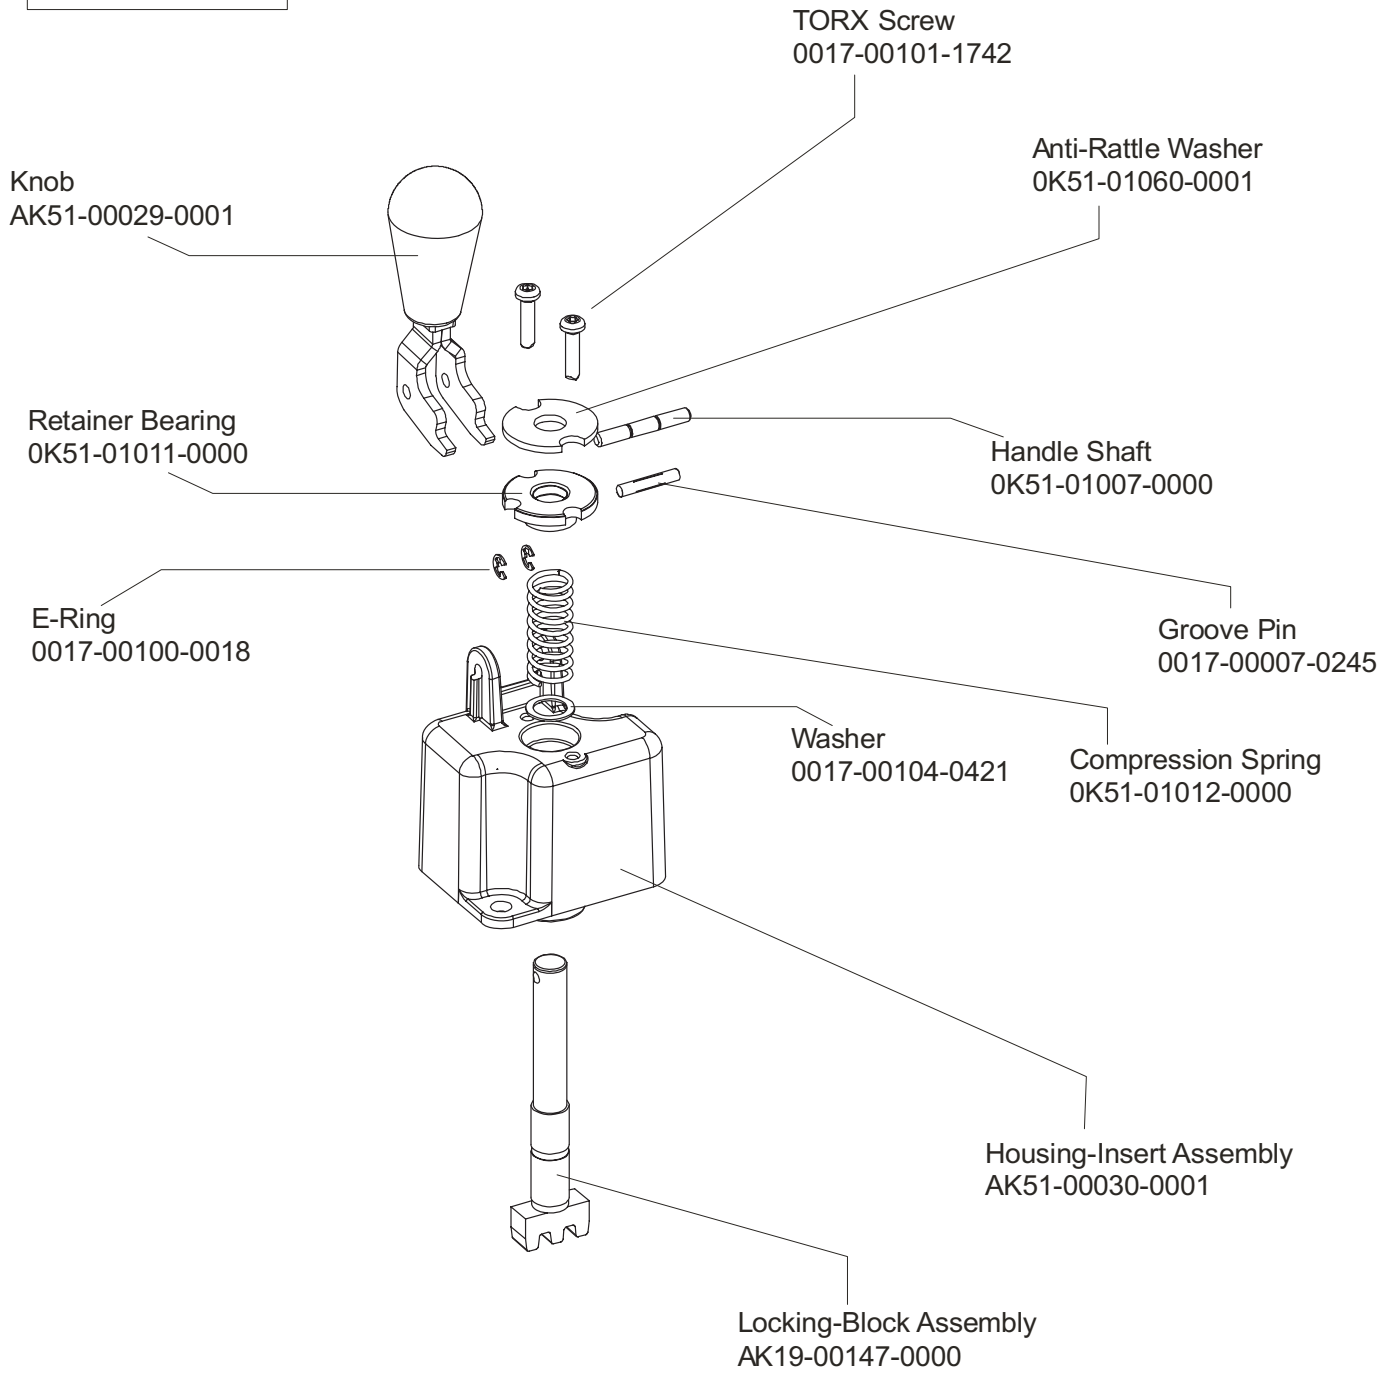

Description	Part No.
OPERATION MANUAL	M051-00K39-A167
POWER OPTION KIT 120V	GK39-00002-0002
POWER OPTION KIT 240/50V UK	GK39-00002-0004
POWER OPTION KIT 240V+AUS	GK39-00002-0005
POWER OPTION KIT 230/50V CON	GK39-00002-0006
HARDWARE BAG	GK39-00002-0008
TOUCH UP PAINT: SPRAY CAN .5 OZ BOTTLE W/APPLICATOR .33 OZ PEN	0017-00008-0204 0017-00008-0205 0017-00008-0206
SERVICE MANUAL	M051-00K39-A012

Resistor Assembly  
AK39-00020-0001

Power Control Board Assembly  
AK39-00022-0001

Alternator w/Pulley Assembly  
AK63-00093-0000

Alternator Pulley  
0K61-02500-0001

Alternator  
0017-00009-0841

Locking Nut  
0017-00103-0117

Washer  
0017-00104-0044

Bolt  
0017-00101-0956

Intermediate Shaft and Bearing  
Assembly GK63-00002-0007

Idler Bracket Assembly  
AK63-00021-0000

Locking Assembly  
AK51-00053-0001

Cable Coax - AK32-00020-0001  
Cable Power Ext - AK32-00078-0001